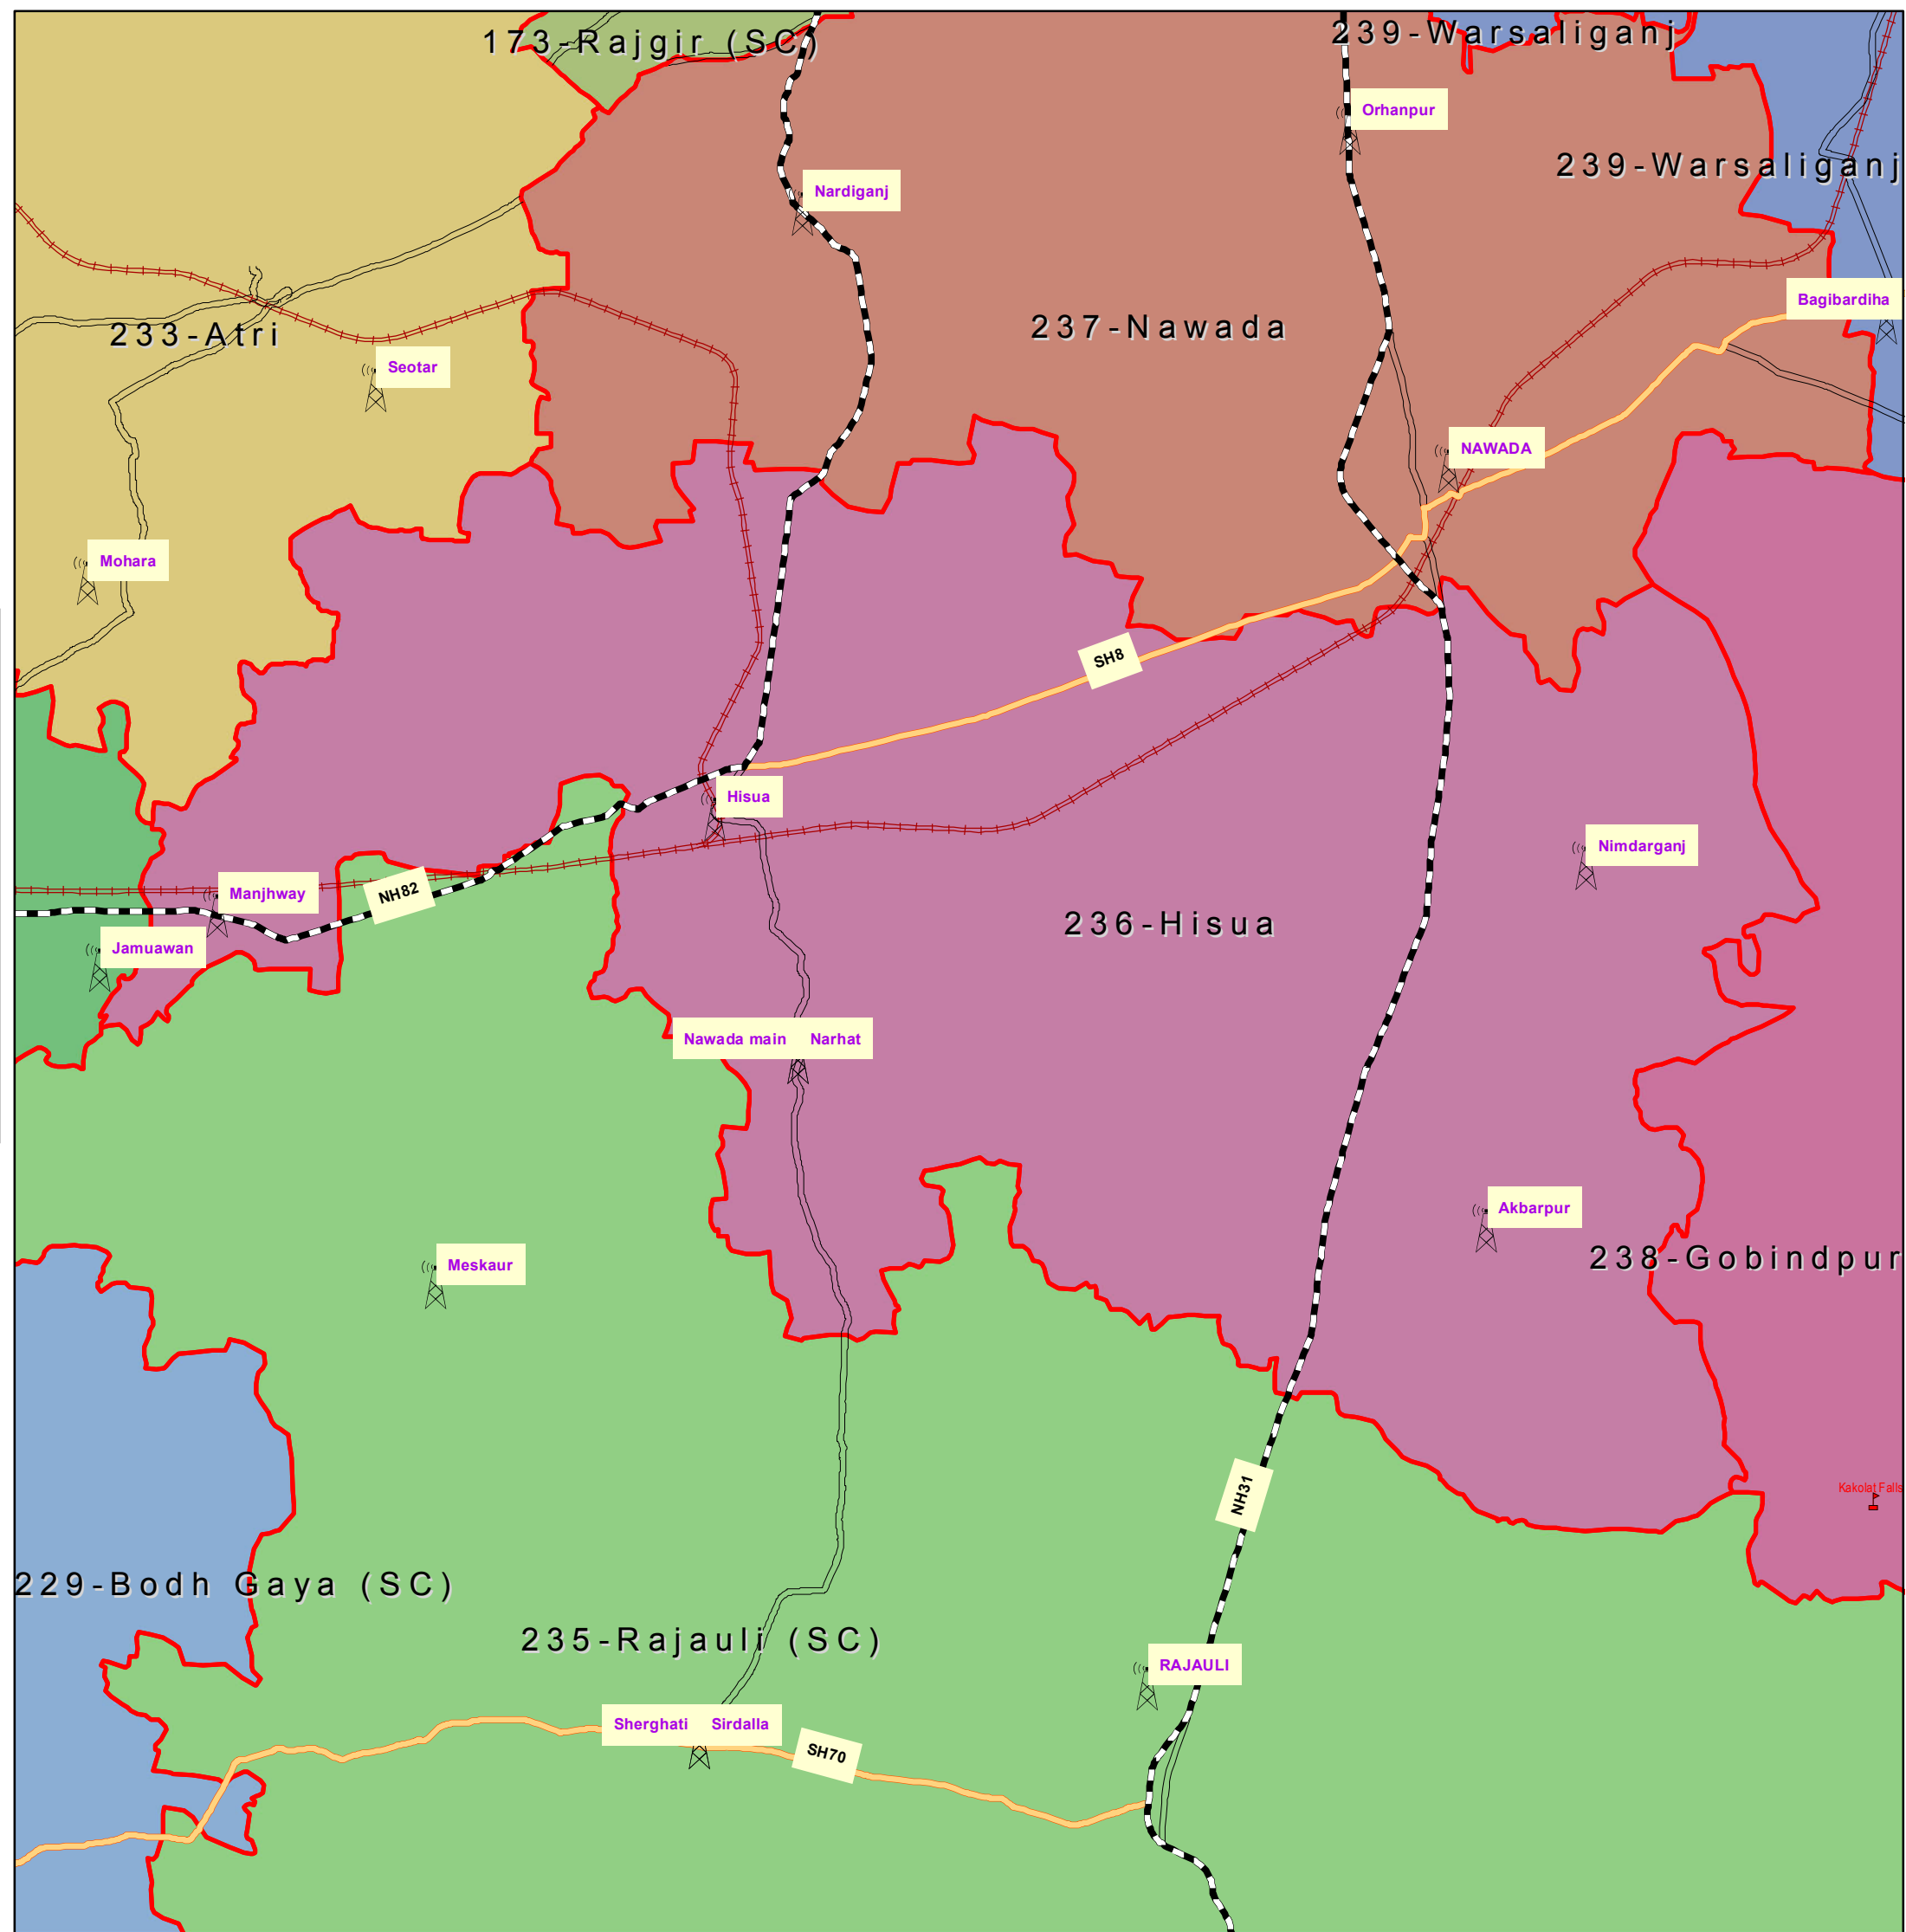

236-Hisua (NAWADA)

INDEX

-  DISTRICT HEAD QUARTER
-  AIRPORT
-  TOURIST PLACE
-  BSNL EXCHANGE
-  NATIONAL HIGHWAY
-  STATE HIGHWAY
-  DISTRICT ROAD
-  RAILWAYLINE
-  ASSEMBLY BOUNDARY